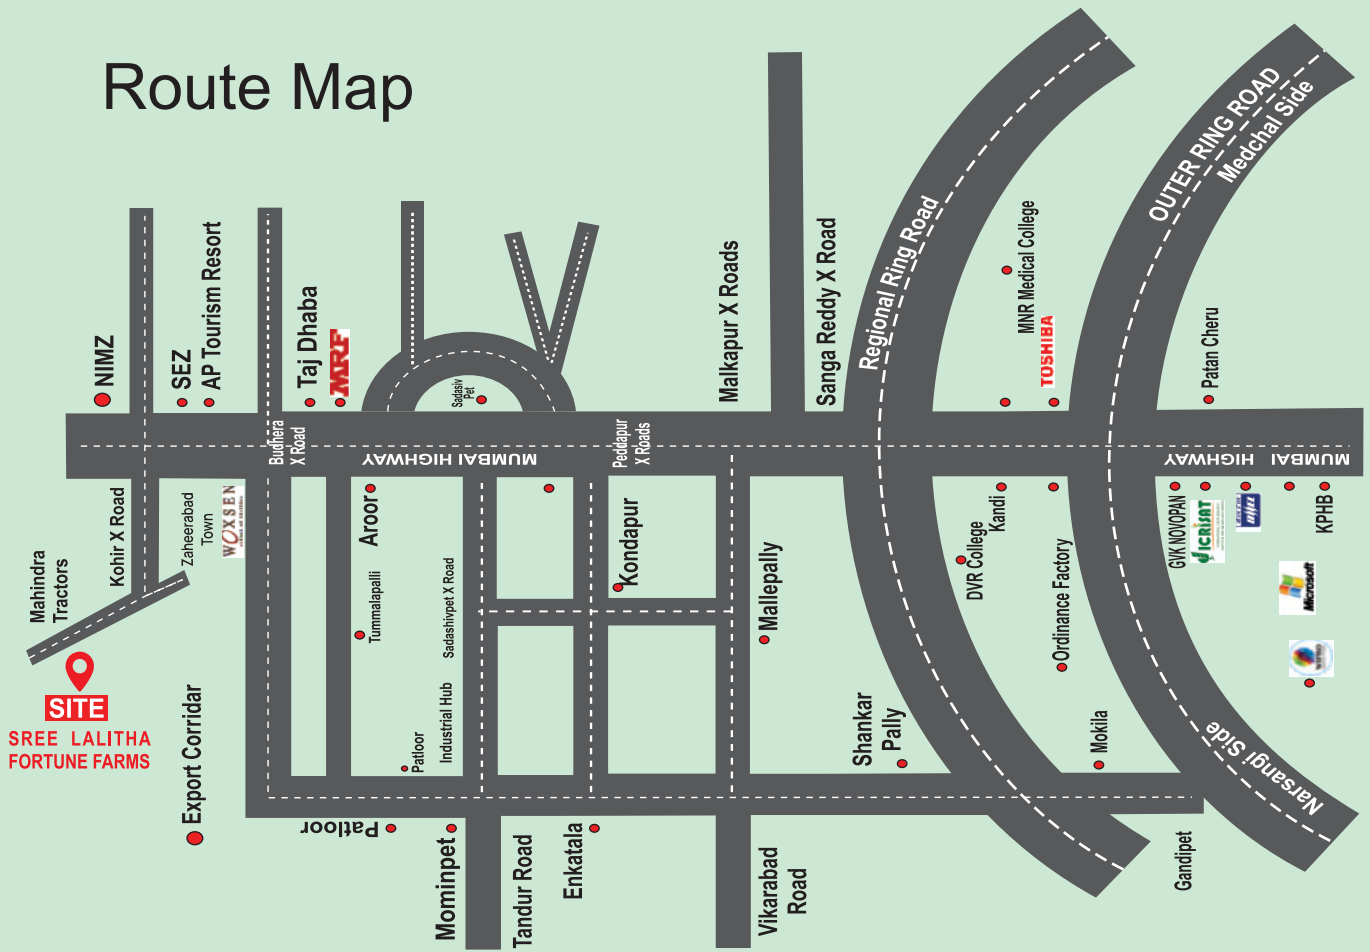

Solar Street Lights

30ft & 60ft Roads

Play Area

Route Map

* Route map not to scale
* Images are presentation purpose only

NIMZ PROJECT MUMBAI HIGHWAY

MRF PLANT

GITAM UNIVERSITY